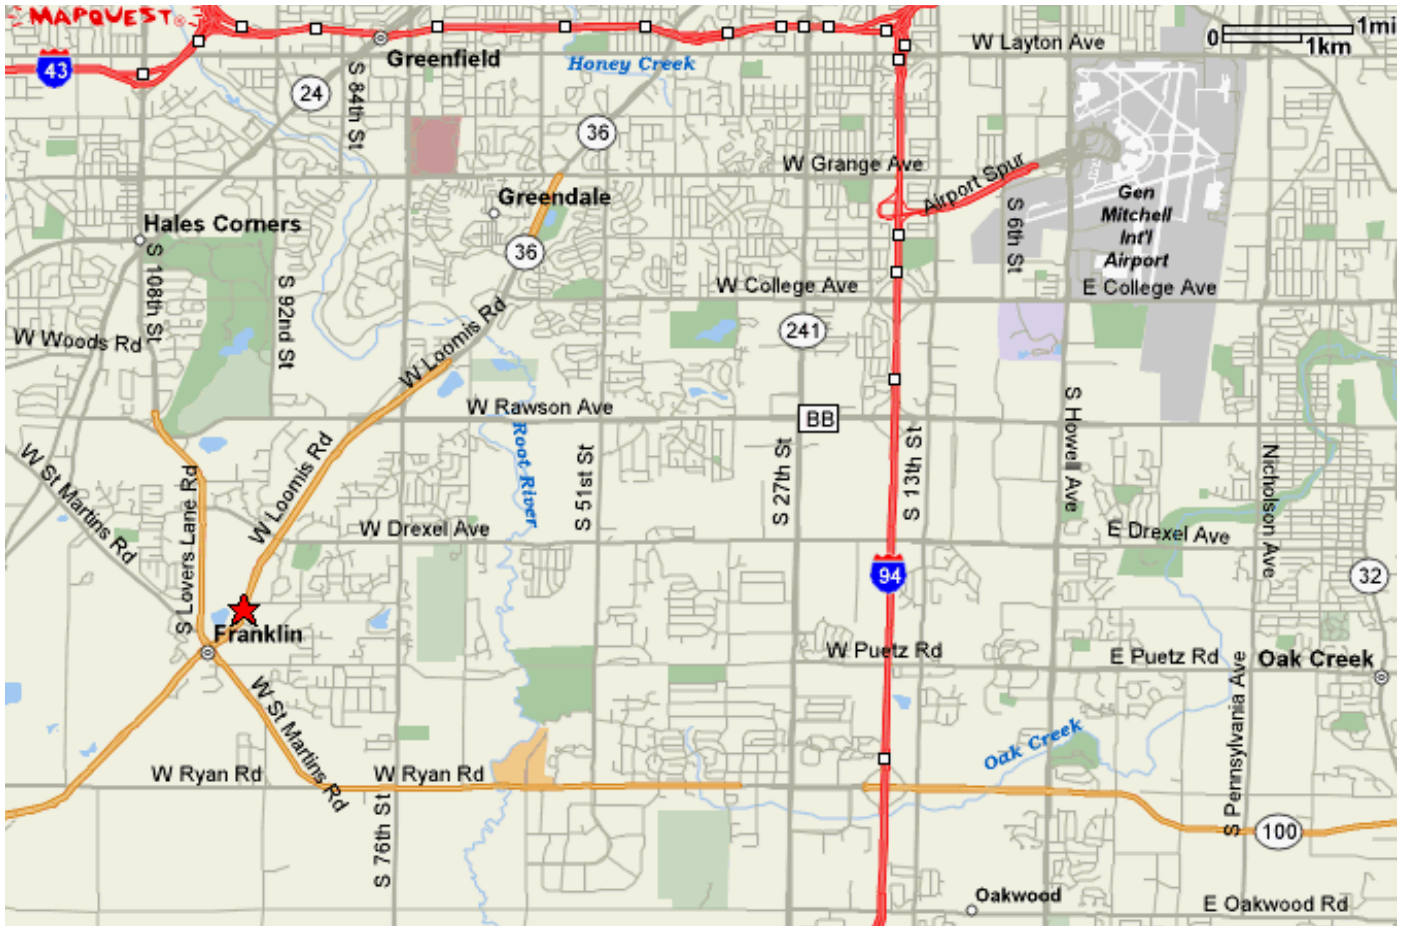

Directions to Brenwood Park Senior Apartments

9501 W. Loomis Road, Franklin, WI 53132

Brenwood Park Senior Apartments Located in between the Franklin Police Station and the Franklin Post Office

From Madison

94 to 894 to 43
Once onto 43 stay left and Exit immediately onto S. 108th St. (Hwy 100)
Turn right onto S. 108th St. which turns into Lovers Lane Rd.
Turn left onto Loomis Rd.(Hwy 36)
Turn right into our parking lot (Large apartment complex)
Park any where and enter doorway under awning.
Press "Office" button located to your left when you enter first set of doors.

From Airport

Exit airport and turn left onto Howell Ave.
Turn right onto College Ave.
Turn left onto Loomis Rd.
Watch for large apartment complex on your left and turn left into our parking lot
Park any where and enter doorway under awning.
Press "Office" button located to your left when you enter first set of doors.